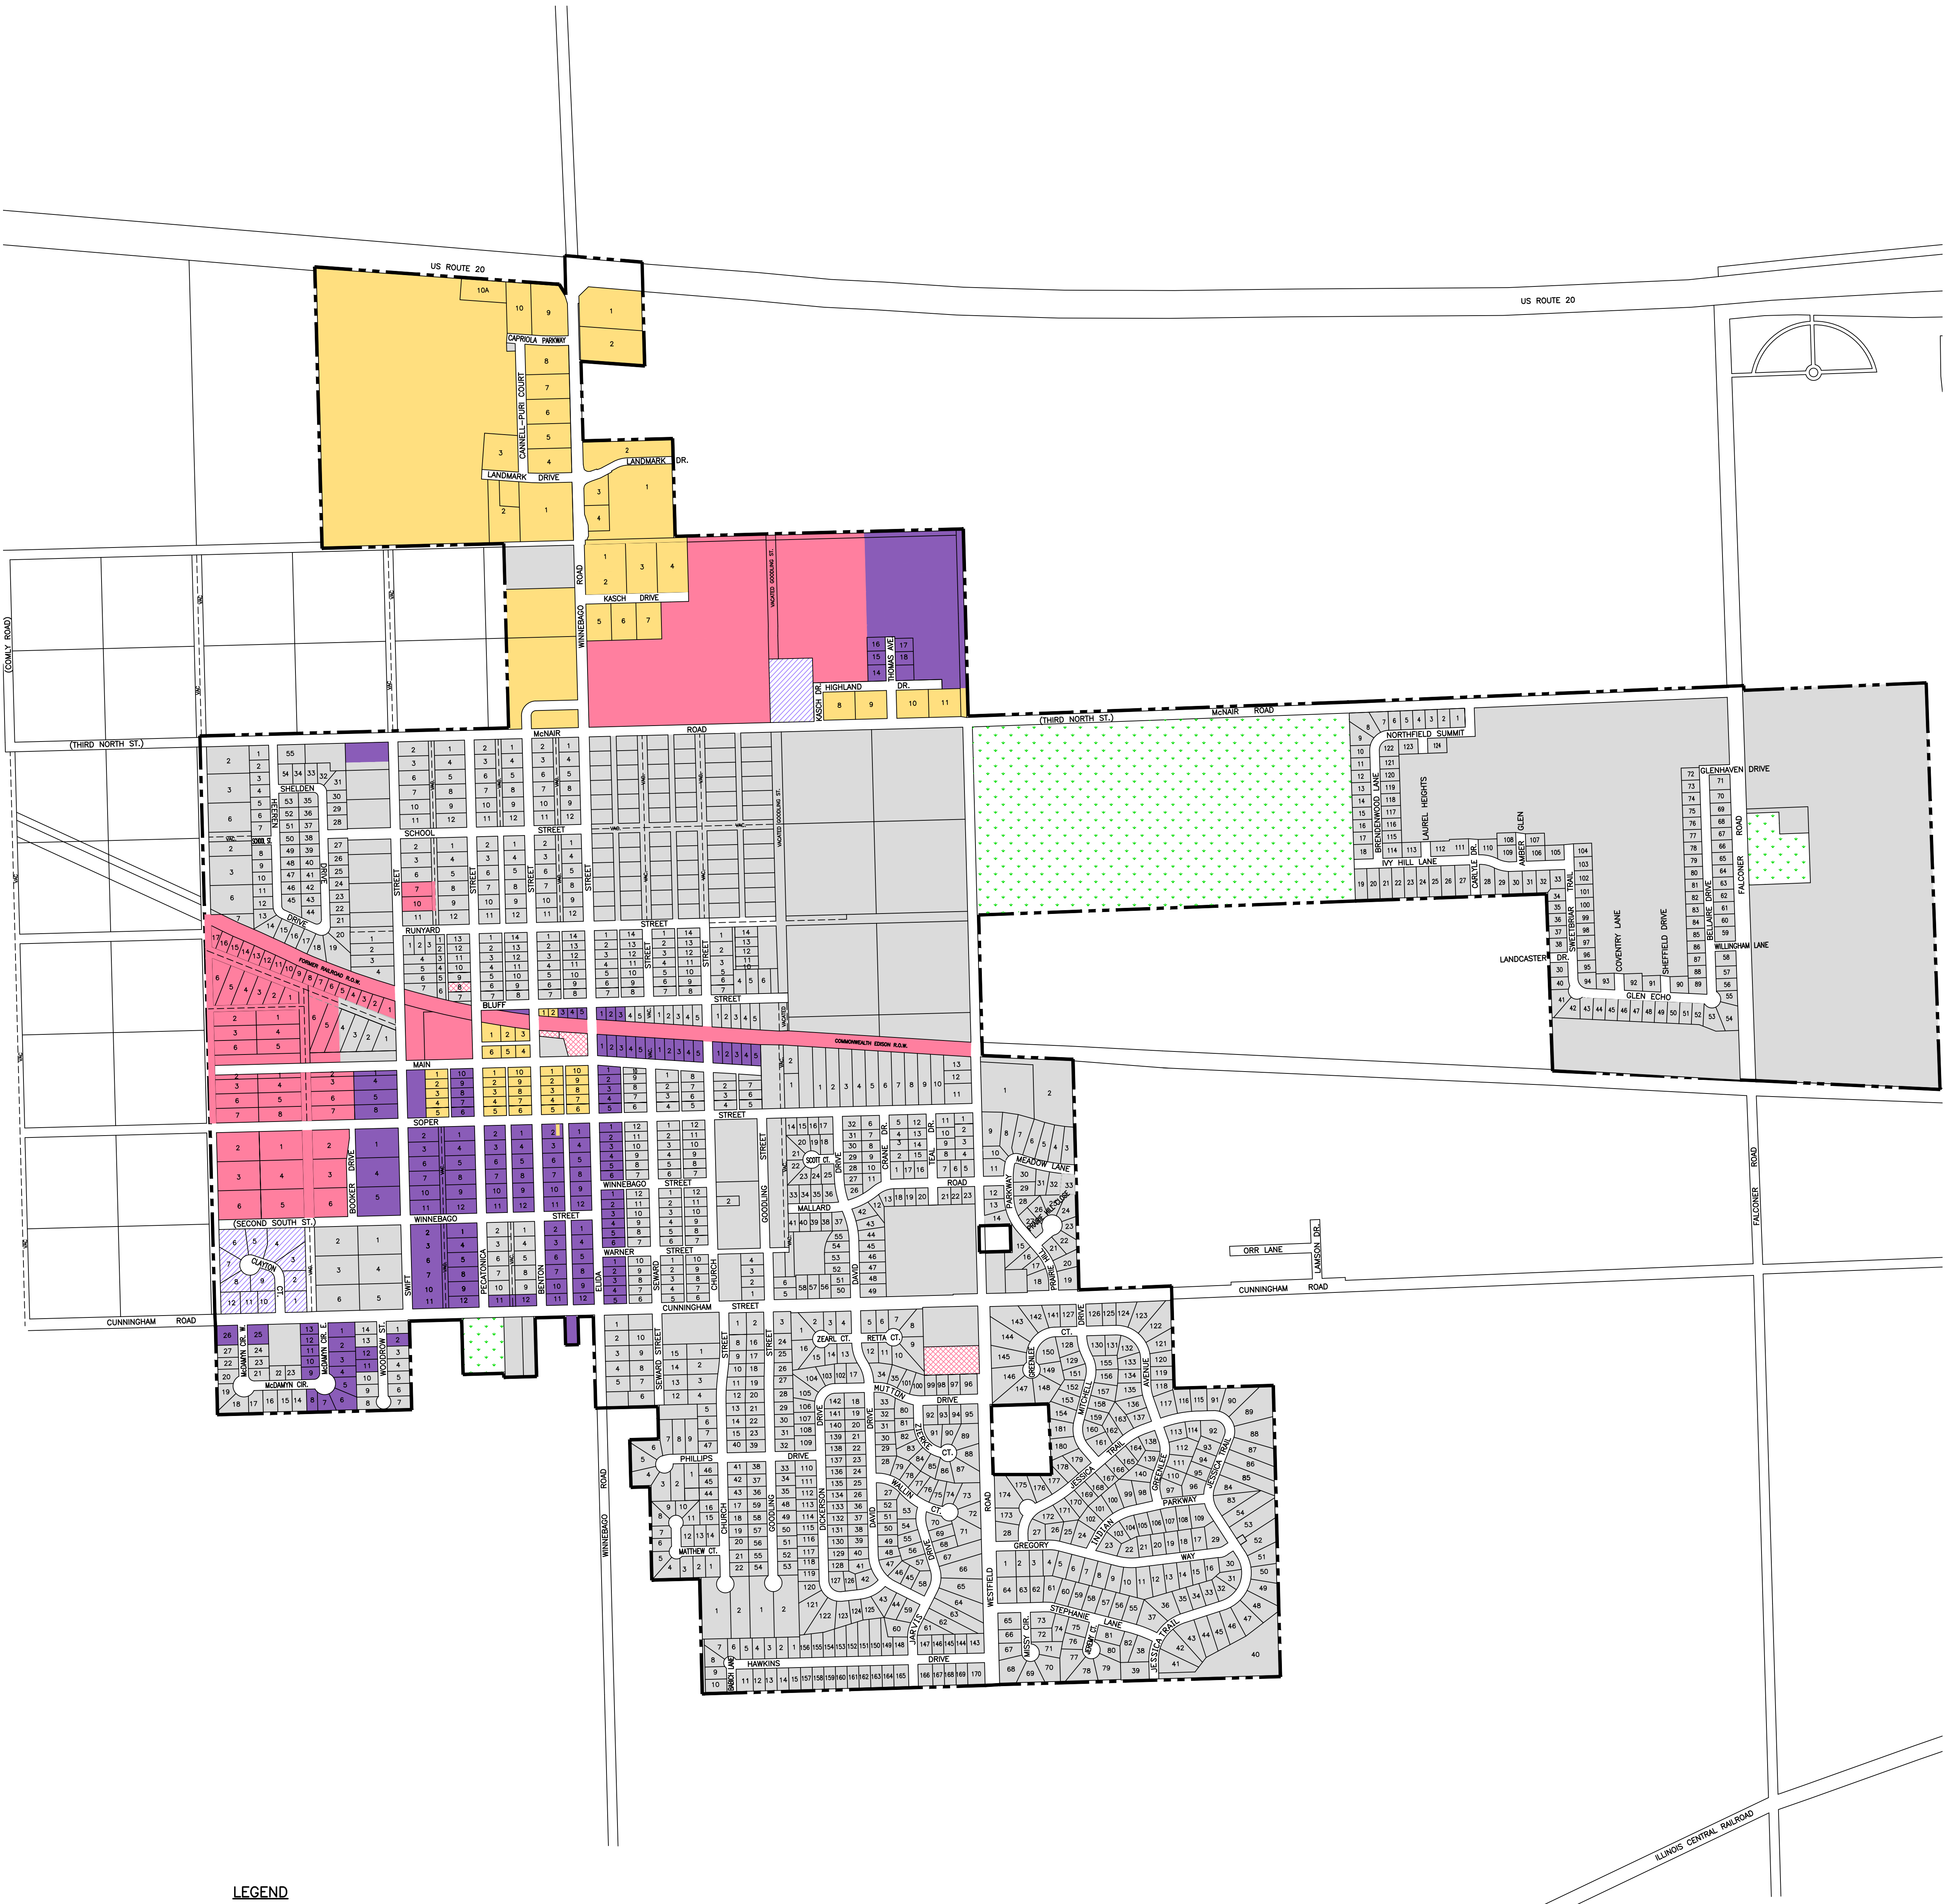

ZONING MAP

VILLAGE OF WINNEBAGO

WINNEBAGO COUNTY, ILLINOIS

LEGEND

- VILLAGE LIMITS
- PLATTED LOT LINES
- UNPLATTED OWNERSHIP LINE
- DISTRICT 1 - SINGLE FAMILY RESIDENTIAL
- DISTRICT 2 - TWO FAMILY RESIDENTIAL
- DISTRICT 2M - MULTIFAMILY
- DISTRICT 3 - GENERAL BUSINESS
- DISTRICT 4 - GENERAL INDUSTRIAL
- DISTRICT 5 - LIGHT INDUSTRIAL
- DISTRICT 6 - AGRICULTURE
- DISTRICT 7 - LIMITED AGRICULTURE
- DISTRICT 8 - RTMP

FEHR GRAHAM

ENGINEERING & ENVIRONMENTAL

ILLINOIS DESIGN FIRM NO. 184-003525

ILLINOIS
IOWA
WISCONSIN