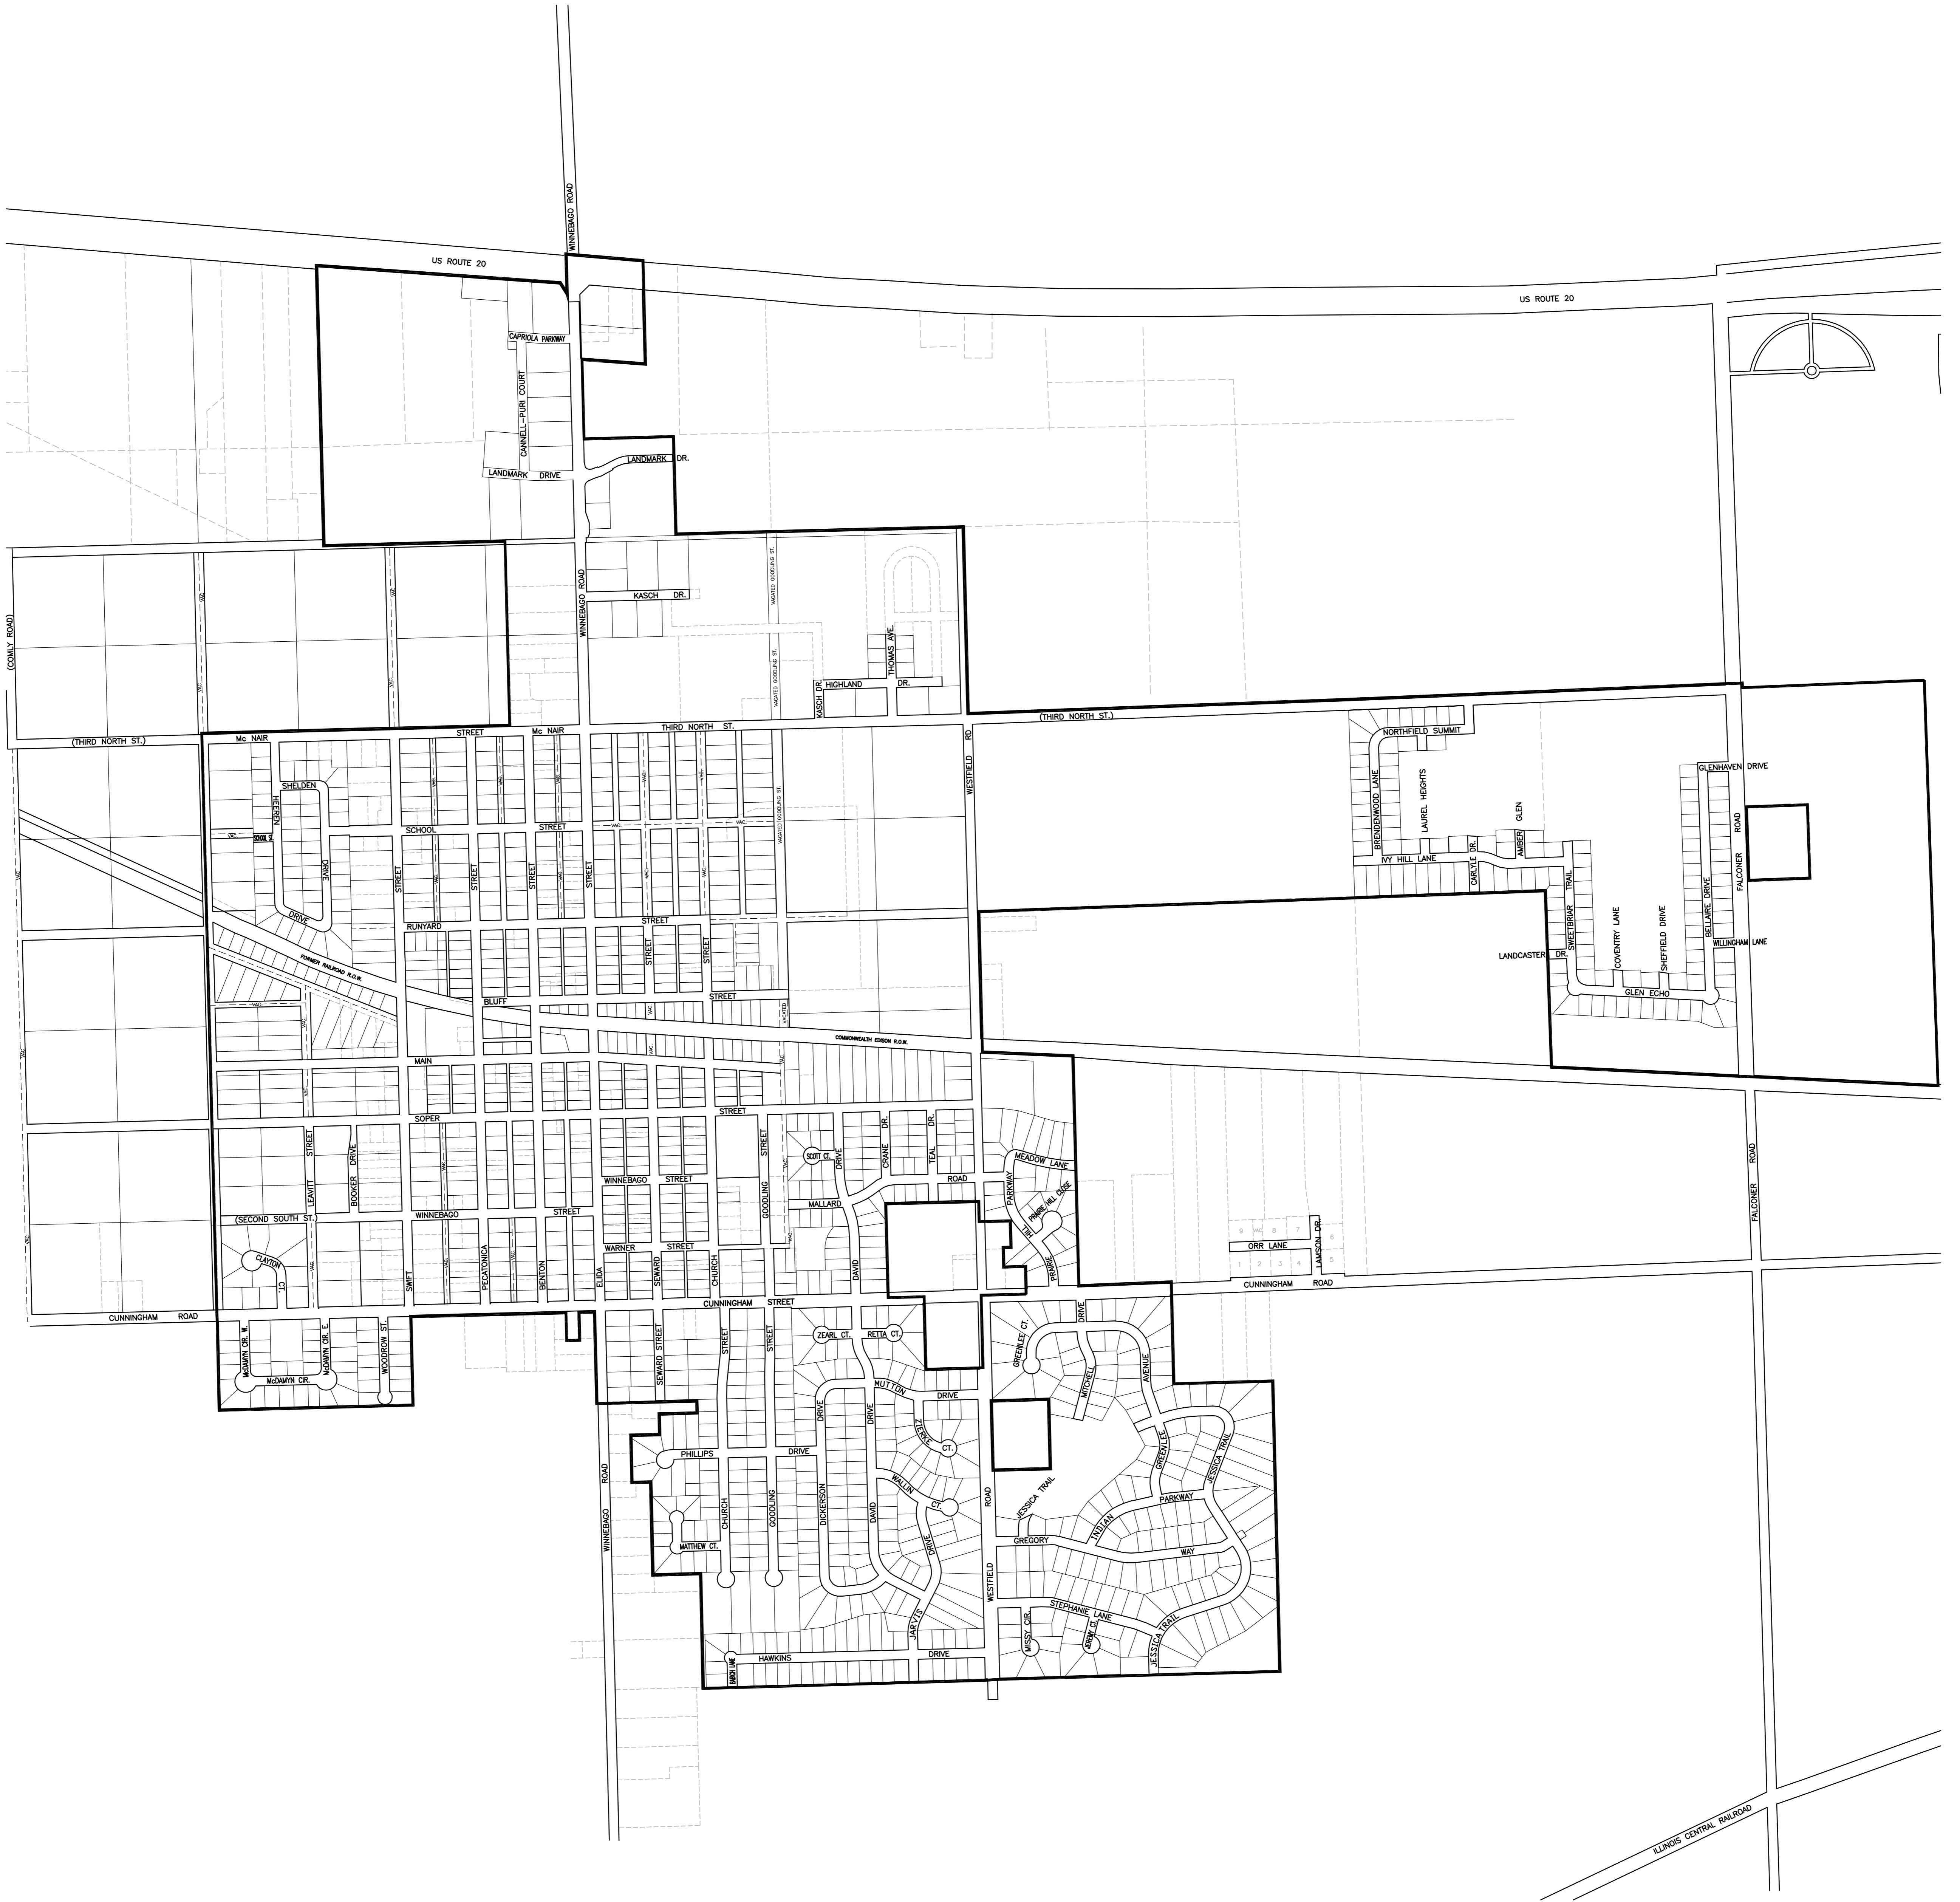

STREET MAP OF
**VILLAGE OF
 WINNEBAGO**
 WINNEBAGO COUNTY,
 ILLINOIS

- LEGEND**
- VILLAGE LIMITS
 - PLATTED LOT LINES
 - - - UNPLATTED OWNERSHIP LINE

SCALE: 1" = 500'

FEHR-GRAHAM & ASSOCIATES, LLC
 ENGINEERING AND SCIENCE CONSULTANTS
 FREEPORT, IL ROCKFORD, IL ROCHELLE, IL SPRINGFIELD, IL MONROE, WI
 ILLINOIS DESIGN FIRM NO. 184-003525

OWNER/DEVELOPER:
 VILLAGE OF WINNEBAGO
 WINNEBAGO COUNTY
 ILLINOIS

PROJECT AND LOCATION:

DRAWN BY: BF & GB
 APPROVED BY: J.H.
 DATE: 01/08/08
 SCALE: 1"=500'

REVISIONS		
REV. NO.	DESCRIPTION	DATE

DRAWING:
STREET MAP

JOB NUMBER:
 47125

SHEET NUMBER:
 1 of 1