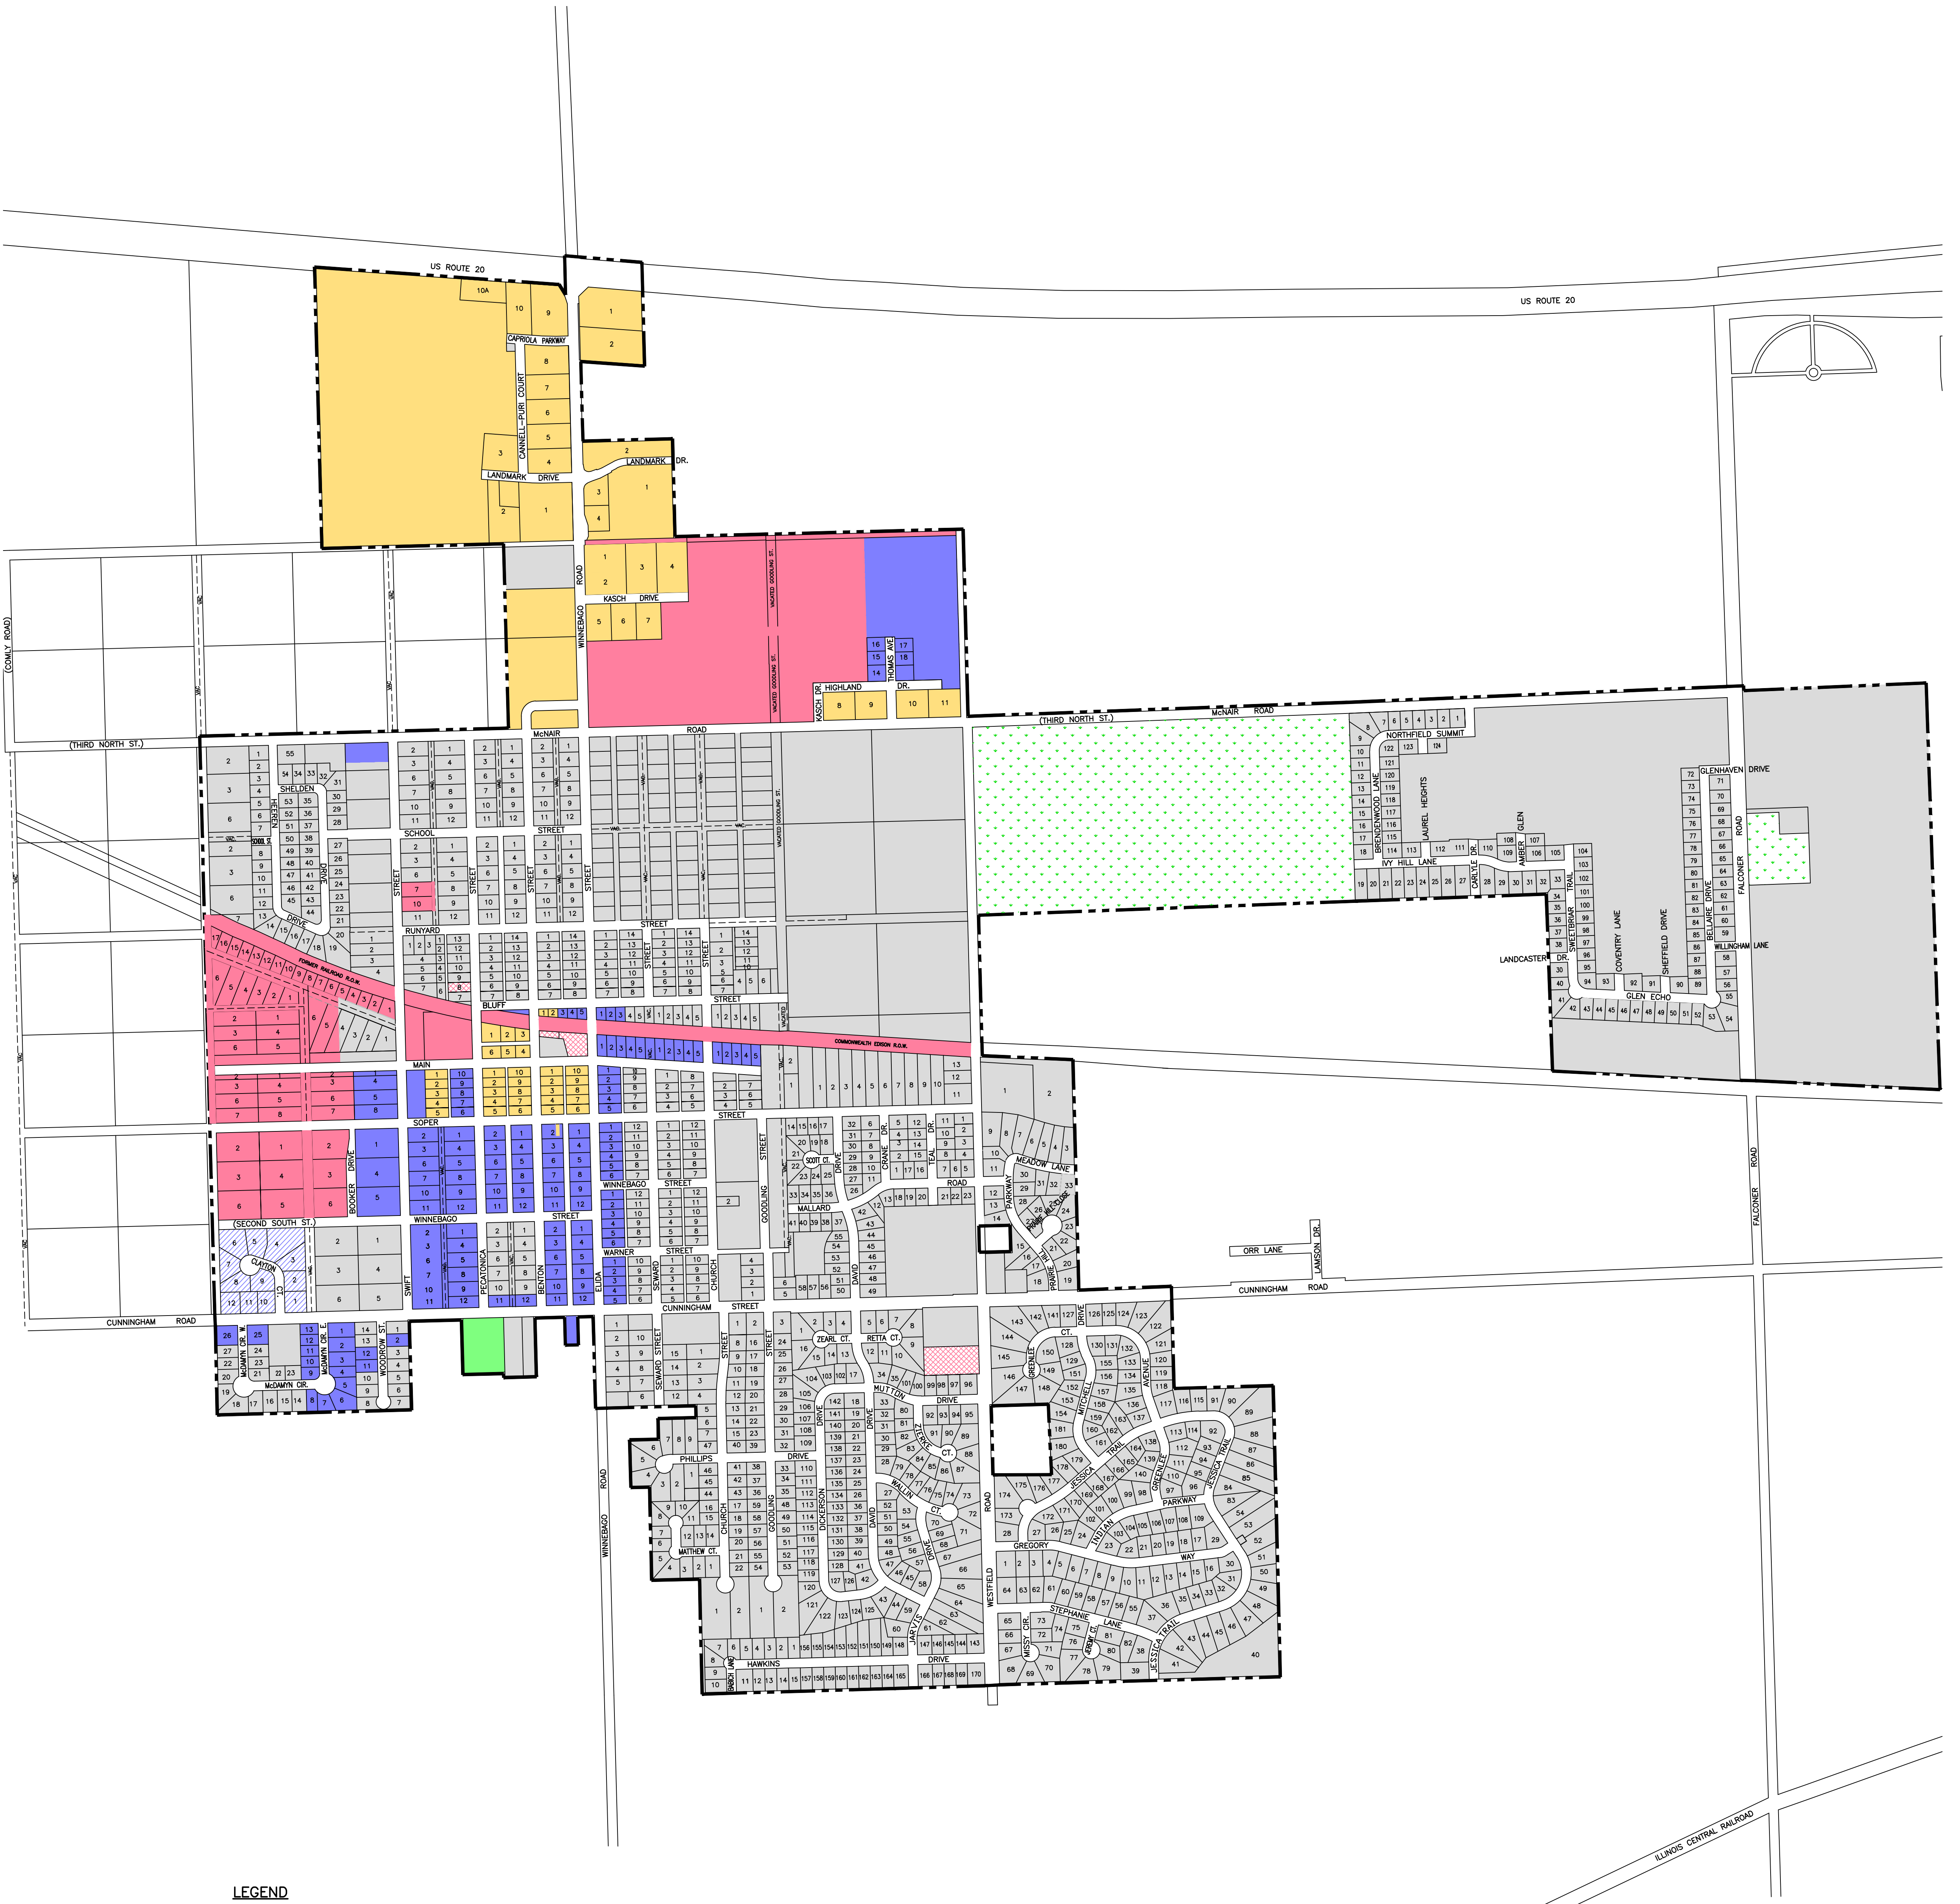

ZONING MAP

VILLAGE OF WINNEBAGO

WINNEBAGO COUNTY, ILLINOIS

LEGEND

- VILLAGE LIMITS
- PLATTED LOT LINES
- UNPLATTED OWNERSHIP LINE
- DISTRICT 1 - SINGLE FAMILY RESIDENTIAL
- DISTRICT 2 - TWO FAMILY RESIDENTIAL
- DISTRICT 2M - MULTIFAMILY
- DISTRICT 3 - GENERAL BUSINESS
- DISTRICT 4 - GENERAL INDUSTRIAL
- DISTRICT 5 - LIGHT INDUSTRIAL
- DISTRICT 6 - AGRICULTURE
- DISTRICT 7 - LIMITED AGRICULTURE
- DISTRICT 8 - RTMP

500 0 500 1000 FEET
GRAPHIC SCALE IN FEET

FEHR GRAHAM

ENGINEERING & ENVIRONMENTAL
ILLINOIS DESIGN FIRM NO. 184-033525

ILLINOIS
IOWA
WISCONSIN